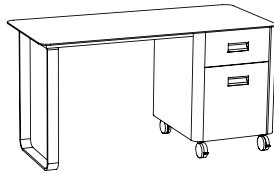

TRAVEL STUDIO

Design by
Pagnon & Pelhaître

Description
Chest finished in ribbed laminate (horizontal ridges). 6 cm thick side panels are rounded to the front and rear. Top is in toughened milk glass. Inset handles in zamac, with central section matched to chest. Chest with 1 drawer + 1 door is equipped with castors (with brake to front).

Technical Specifications

More info at
www.ligne-roset.com

© Ligne Roset 2020

DESK 1 DRAWER + 1 DOOR TO RIGHT WHITE LAMINATE

DIMENSIONS

H 730 mm - W 1400 mm - D 623 mm -

Other sizes

desk 1 drawer + 1 door to right white laminate

DIMENSIONS

H 730 - mm
W 1400 - mm
D 623 - mm

desk 1 drawer + 1 door to left white laminate

DIMENSIONS

H 730 - mm
W 1400 - mm
D 623 - mm