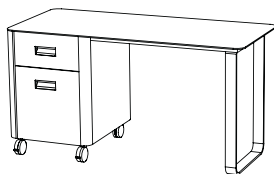

TRAVEL STUDIO

Design by
Pagnon & Pelhaître

Description
Chest finished in ribbed laminate (horizontal ridges). 6 cm thick side panels are rounded to the front and rear. Top is in toughened milk glass. Inset handles in zamac, with central section matched to chest. Chest with 1 drawer + 1 door is equipped with castors (with brake to front).

Technical Specifications

More info at
www.ligne-roset.com

© Ligne Roset 2020

DESK 1 DRAWER + 1 DOOR TO RIGHT WHITE LAMINATE

DIMENSIONS

H 730 mm - W 1400 mm - D 623 mm -

Other sizes

desk 1 drawer + 1 door to right white laminate

DIMENSIONS

H 730 - mm
W 1400 - mm
D 623 - mm

desk 1 drawer + 1 door to left white laminate

DIMENSIONS

H 730 - mm
W 1400 - mm
D 623 - mm