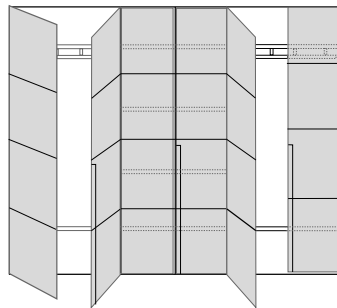

Other sizes

composition - wardrobe gloss white
lacquer

DIMENSIONS

H 2350 - mm
W 3480 - mm
D 590 - mm