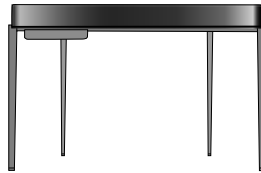

INSIDE WORLD

Design by

Noé Duchaufour-Lawrance

Description

Base in solid anthracite-stained ash, solid oak top finished in anthracite-stained sawn oak veneer. The rear return of the desk is clad in foam and upholstered in DIVINA graphite M180 (NB cover is not removable, despite the presence of a zip). Drawer in anthracite-stained solid oak with interior covered in DIVINA graphite M180.

Technical Specifications

More info at

www.ligne-roset.com

© Ligne Roset 2020

DESK ANTHRACITE-STAINED OAK DIVINA GRAPHITE 180

DIMENSIONS

H 850 mm - W 1370 mm - D 635 mm -

Other sizes

desk anthracite-stained oak divina
graphite 180

DIMENSIONS

H 850 - mm
W 1370 - mm
D 635 - mm