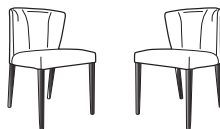

COVERING MATERIALS

- Circa : chair held in stock in Alaska fabric (100 % emerized cotton) - choice of anthracite, blue jeans, gris clair or rouge.
- Circo : chair upholstered to order.

More info at

www.ligne-roset.com

© Ligne Roset 2020

CHAIR - CIRCO CHOICE OF FABRICS ANTHRACITE-STAINED BEECH FEET

DIMENSIONS

H 825 mm - W 510 mm - D 610 mm - SH 510 mm -

Other sizes

chair - circo choice of fabrics anthracite-stained beech feet

DIMENSIONS

H 825 - mm
W 510 - mm
D 610 - mm
SH 510 - mm

set of 2 chairs - circo choice of fabrics anthracite-stained beech feet

DIMENSIONS

H 825 - mm
W 510 - mm
D 610 - mm
SH 510 - mm

chair - circo choice of fabrics feet in natural beech