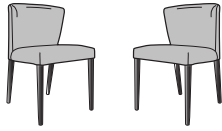

DIMENSIONS

H 825 - mm
W 510 - mm
D 610 - mm
SH 510 - mm

set of 2 chairs - circa fabric-anthracite anthracite-stained beech feet

DIMENSIONS

H 825 - mm
W 510 - mm
D 610 - mm
SH 510 - mm

set of 2 chairs - circa fabric-bleu nuit
(midnight blue) anthracite-stained
beech feet