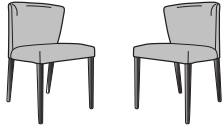

DIMENSIONS

H 825 - mm
W 510 - mm
D 610 - mm
SH 510 - mm

set of 2 chairs - circa fabric-rouille (rust)
anthracite-stained beech feet

DIMENSIONS

H 825 - mm
W 510 - mm
D 610 - mm
SH 510 - mm

set of 2 chairs - circa fabric-bleu canard
(duck-egg blue) anthracite-stained
beech feet