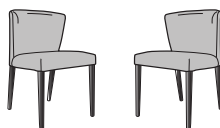

set of 2 chairs - circa fabric-anthracite anthracite-stained beech feet

DIMENSIONS

H 825 - mm
W 510 - mm
D 610 - mm
SH 510 - mm