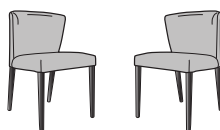

DIMENSIONS

H 825 - mm
W 510 - mm
D 610 - mm
SH 510 - mm

set of 2 chairs - circo choice of fabrics anthracite-stained beech feet

DIMENSIONS

H 825 - mm
W 510 - mm
D 610 - mm
SH 510 - mm

chair - circo choice of fabrics feet in natural beech

DIMENSIONS

H 825 - mm
W 510 - mm
D 610 - mm
SH 510 - mm

set of 2 chairs - circo choice of fabrics feet in natural beech

DIMENSIONS

H 825 - mm
W 510 - mm
D 610 - mm
SH 510 - mm

set of 2 chairs - circa fabric-light grey anthracite-stained beech feet