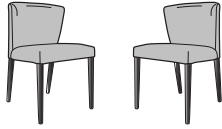

set of 2 chairs - circa fabric-rouille (rust)
anthracite-stained beech feet

DIMENSIONS

H 825 - mm
W 510 - mm
D 610 - mm
SH 510 - mm