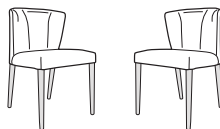

DIMENSIONS

H 825 - mm
W 510 - mm
D 610 - mm
SH 510 - mm

set of 2 chairs - circo choice of fabrics anthracite-stained beech feet

DIMENSIONS

H 825 - mm
W 510 - mm
D 610 - mm
SH 510 - mm

chair - circo choice of fabrics feet in natural beech

DIMENSIONS

H 825 - mm
W 510 - mm
D 610 - mm
SH 510 - mm

set of 2 chairs - circo choice of fabrics feet in natural beech

DIMENSIONS

H 825 - mm
W 510 - mm
D 610 - mm
SH 510 - mm

set of 2 chairs - circa fabric-light grey anthracite-stained beech feet