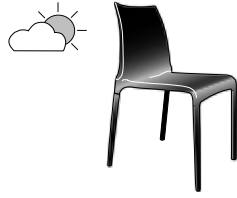

PETRA

Design by

Claudio Dondoli & Marco Poggi

Description

Chair with shell in moulded lacquered polyurethane and 4 matching lacquered aluminium legs. This chair is suitable for outdoor use. May be stacked in fours.

Technical Specifications

More info at

www.ligne-roset.com

© Ligne Roset 2020

CHAIR WHITE INDOOR / OUTDOOR

DIMENSIONS

H 830 mm - W 420 mm - D 515 mm - SH 460 mm -

Other sizes

chair white indoor / outdoor

DIMENSIONS

H 830 - mm
W 420 - mm
D 515 - mm
SH 460 - mm

chair beige indoor / outdoor

DIMENSIONS

H 830 - mm
W 420 - mm
D 515 - mm
SH 460 - mm

chair light grey indoor / outdoor

DIMENSIONS

H 830 - mm
W 420 - mm
D 515 - mm
SH 460 - mm

chair olive green indoor / outdoor

DIMENSIONS

H 830 - mm
W 420 - mm
D 515 - mm
SH 460 - mm

chair black indoor / outdoor

DIMENSIONS

H 830 - mm
W 420 - mm
D 515 - mm
SH 460 - mm