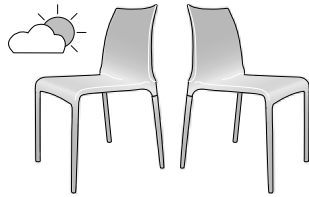

PETRA

Design by

Claudio Dondoli & Marco Poggi

Description

Chair with shell in moulded lacquered polyurethane and 4 matching lacquered aluminium legs. This chair is suitable for outdoor use. May be stacked in fours.

chair white indoor / outdoor

DIMENSIONS

H 830 - mm
W 420 - mm
D 515 - mm
SH 460 - mm

chair beige indoor / outdoor

DIMENSIONS

H 830 - mm
W 420 - mm
D 515 - mm
SH 460 - mm

chair light grey indoor / outdoor

DIMENSIONS

H 830 - mm
W 420 - mm
D 515 - mm
SH 460 - mm

chair olive green indoor / outdoor

DIMENSIONS

H 830 - mm
W 420 - mm
D 515 - mm
SH 460 - mm

chair black indoor / outdoor

DIMENSIONS

H 830 - mm
W 420 - mm
D 515 - mm
SH 460 - mm

set of 2 chairs white indoor / outdoor

DIMENSIONS

H 830 - mm
W 420 - mm
D 515 - mm
SH 460 - mm

set of 2 chairs beige indoor / outdoor

DIMENSIONS

H 830 - mm
W 420 - mm
D 515 - mm
SH 460 - mm

set of 2 chairs light grey indoor /
outdoor