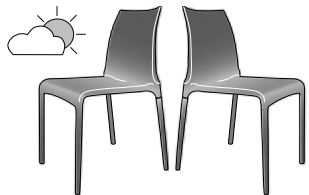

PETRA

Design by

Claudio Dondoli & Marco Poggi

Description

Chair with shell in moulded lacquered polyurethane and 4 matching lacquered aluminium legs. This chair is suitable for outdoor use. May be stacked in fours.

H 830 - mm
W 420 - mm
D 515 - mm
SH 460 - mm

chair olive green indoor / outdoor

DIMENSIONS

H 830 - mm
W 420 - mm
D 515 - mm
SH 460 - mm

chair black indoor / outdoor

DIMENSIONS

H 830 - mm
W 420 - mm
D 515 - mm
SH 460 - mm

set of 2 chairs white indoor / outdoor

DIMENSIONS

H 830 - mm
W 420 - mm
D 515 - mm
SH 460 - mm

set of 2 chairs beige indoor / outdoor

DIMENSIONS

H 830 - mm
W 420 - mm
D 515 - mm
SH 460 - mm

set of 2 chairs light grey indoor /
outdoor

DIMENSIONS

H 830 - mm
W 420 - mm
D 515 - mm
SH 460 - mm

set of 2 chairs olive green indoor /
outdoor

DIMENSIONS

H 830 - mm
W 420 - mm
D 515 - mm
SH 460 - mm

set of 2 chairs black indoor / outdoor

DIMENSIONS