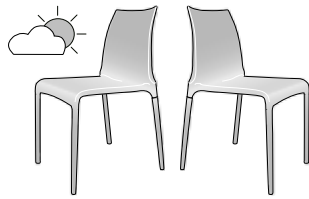

PETRA

Design by

Claudio Dondoli & Marco Poggi

Description

Chair with shell in moulded lacquered polyurethane and 4 matching lacquered aluminium legs. This chair is suitable for outdoor use. May be stacked in fours.

H 830 - mm
W 420 - mm
D 515 - mm
SH 460 - mm

chair olive green indoor / outdoor

DIMENSIONS

H 830 - mm
W 420 - mm
D 515 - mm
SH 460 - mm

chair black indoor / outdoor

DIMENSIONS

H 830 - mm
W 420 - mm
D 515 - mm
SH 460 - mm

set of 2 chairs white indoor / outdoor

DIMENSIONS

H 830 - mm
W 420 - mm
D 515 - mm
SH 460 - mm

set of 2 chairs beige indoor / outdoor

DIMENSIONS

H 830 - mm
W 420 - mm
D 515 - mm
SH 460 - mm

set of 2 chairs light grey indoor /
outdoor

DIMENSIONS

H 830 - mm
W 420 - mm
D 515 - mm
SH 460 - mm

set of 2 chairs olive green indoor /
outdoor

DIMENSIONS

H 830 - mm
W 420 - mm
D 515 - mm
SH 460 - mm

set of 2 chairs black indoor / outdoor

DIMENSIONS