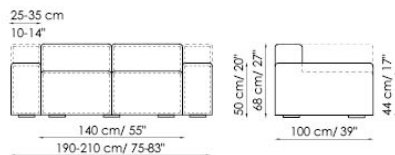

Divano 260/280 Prof.100
Sofa depth

FEET:

anthracite grey painted wood

Divano 190/210
Sova Prof.100
depth