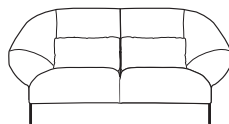

Legs in matt black steel Ø 18 mm.

COMFORT

Settee and love seat : suspension of seat and back via elastic webbing. Structure of seat in high resilience Bultex foam (38 kg/m³ - 3.6 kPa), clad in ultra-flexible polyurethane foam (30 kg/m³ - 1.8 kPa) and 200 g/m² polyester quilting. Back in high resilience Bultex foam (38 kg/m³ - 3.6 kPa), clad in ultra-flexible polyurethane foam (30 kg/m³ - 1.8 kPa) and polyester quilting (200 g/m² and 100 g/m²). Lumbar cushion (660 x 300mm) filled with goose feathers.

Covering material recommendations: Harald, Gandino, Match, Canvas, leathers.

More info at

www.ligne-roset.com

© Ligne Roset 2020

LOVESEAT

DIMENSIONS

H 870 mm - W 1500 mm - D 970 mm - SH 410 mm -

Other sizes

loveseat

DIMENSIONS

H 870 - mm
W 1500 - mm
D 970 - mm
SH 410 - mm

medium settee

DIMENSIONS

H 870 - mm
W 1900 - mm
D 970 - mm
SH 410 - mm

large settee

DIMENSIONS