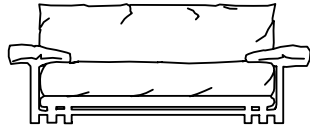

**DIMENSIONS**

H 32 - "  
W 65 - "  
D 41 - "  
SH 17 - "

sofabed 61" without arms without lumbar cushions

**DIMENSIONS**

H 32 - "  
W 65 - "  
D 41 - "  
SH 17 - "

loveseat 47" with arms with lumbar cushions

**DIMENSIONS**

H 32 - "  
W 60 - "  
D 41 - "  
SH 17 - "

loveseat 47" with arms without lumbar cushions

**DIMENSIONS**

H 32 - "  
W 60 - "  
D 41 - "  
SH 17 - "

sofabed 61" with arms with lumbar cushions

**DIMENSIONS**

H 32 - "  
W 74 - "  
D 41 - "  
SH 17 - "

sofabed 61" with arms without lumbar cushions

**DIMENSIONS**

H 32 - "  
W 74 - "  
D 41 - "  
SH 17 - "

lumbar cushion loveseat 47" without arms

**DIMENSIONS**

W 24 - "  
D 13 - "

lumbar cushion sofabed 61" without arms

**DIMENSIONS**

W 31 - "  
D 13 - "

adjustable arm

**DIMENSIONS**

bed side table top surface lacquered white

**DIMENSIONS**