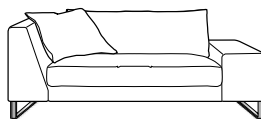

Technical Specifications

More info at
www.ligne-roset.com

© Ligne Roset 2020

SMALL SETTEE WITH ARMREST A COMPLETE ITEM

DIMENSIONS

H 765 mm - W 1775 mm - D 1000 mm - SH 410 mm -

Other sizes

small settee with armrest a complete item

DIMENSIONS

H 765 - mm
W 1775 - mm
D 1000 - mm
SH 410 - mm

small settee with armrest b complete item

DIMENSIONS

H 765 - mm
W 1825 - mm
D 1000 - mm
SH 410 - mm

small asymmetrical settee right complete item

DIMENSIONS

H 765 - mm
W 1800 - mm
D 1000 - mm
SH 410 - mm

small asymmetrical settee left complete item

DIMENSIONS

H 765 - mm
W 1800 - mm
D 1000 - mm
SH 410 - mm

small settee complete item

DIMENSIONS

H 765 - mm
W 1225 - mm
D 1000 - mm
SH 410 - mm

DIMENSIONS
H 250 - mm
W 530 - mm
D 120 - mm

footstool

DIMENSIONS
W 1000 - mm
D 1000 - mm
SH 410 - mm

back cushion for corner composition

DIMENSIONS
H 410 - mm
W 600 - mm
E 160 - mm

cushion 57 x 57

DIMENSIONS