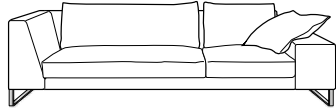

DIMENSIONS

H 765 - mm
W 1775 - mm
D 1000 - mm
SH 410 - mm

small settee with armrest b complete item

DIMENSIONS

H 765 - mm
W 1825 - mm
D 1000 - mm
SH 410 - mm

small asymmetrical settee right complete item

DIMENSIONS

H 765 - mm
W 1800 - mm
D 1000 - mm
SH 410 - mm

small asymmetrical settee left complete item

DIMENSIONS

H 765 - mm
W 1800 - mm
D 1000 - mm
SH 410 - mm

small settee complete item

DIMENSIONS

H 765 - mm
W 1225 - mm
D 1000 - mm
SH 410 - mm

large settee without arms complete item

DIMENSIONS

H 765 - mm
W 1885 - mm
D 1000 - mm
SH 410 - mm

large settee with armrest a complete item

DIMENSIONS

H 765 - mm
W 2435 - mm
D 1000 - mm
SH 410 - mm

large settee with armrest b complete item

DIMENSIONS

H 765 - mm
W 2485 - mm
D 1000 - mm
SH 410 - mm

large asymmetrical settee right complete item

DIMENSIONS

H 765 - mm
W 2460 - mm
D 1000 - mm
SH 410 - mm

large asymmetrical settee left complete item