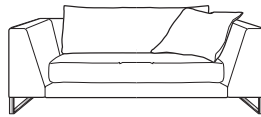

Technical Specifications

More info at
www.ligne-roset.com

© Ligne Roset 2020

SMALL SETTEE WITH ARMREST A COMPLETE ITEM

DIMENSIONS

H 765 mm - W 1775 mm - D 1000 mm - SH 410 mm -

Other sizes

small settee with armrest a complete item

DIMENSIONS

H 765 - mm
W 1775 - mm
D 1000 - mm
SH 410 - mm

small settee with armrest b complete item

DIMENSIONS

H 765 - mm
W 1825 - mm
D 1000 - mm
SH 410 - mm

small asymmetrical settee right complete item

DIMENSIONS

H 765 - mm
W 1800 - mm
D 1000 - mm
SH 410 - mm

small asymmetrical settee left complete item

DIMENSIONS

H 765 - mm
W 1800 - mm
D 1000 - mm
SH 410 - mm

small settee complete item

DIMENSIONS

H 765 - mm
W 1225 - mm
D 1000 - mm
SH 410 - mm

DIMENSIONS
H 250 - mm
W 530 - mm
D 120 - mm

footstool

DIMENSIONS
W 1000 - mm
D 1000 - mm
SH 410 - mm

back cushion for corner composition

DIMENSIONS
H 410 - mm
W 600 - mm
E 160 - mm

cushion 57 x 57

DIMENSIONS