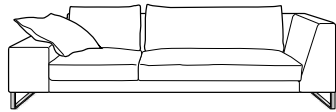

DIMENSIONS

H 765 - mm
W 1775 - mm
D 1000 - mm
SH 410 - mm

small settee with armrest b complete item

DIMENSIONS

H 765 - mm
W 1825 - mm
D 1000 - mm
SH 410 - mm

small asymmetrical settee right complete item

DIMENSIONS

large settee without arms complete item

DIMENSIONS

H 765 - mm
W 1885 - mm
D 1000 - mm
SH 410 - mm

large settee with armrest a complete item

DIMENSIONS

H 765 - mm
W 2435 - mm
D 1000 - mm
SH 410 - mm

large settee with armrest b complete item

DIMENSIONS

H 765 - mm
W 2485 - mm
D 1000 - mm
SH 410 - mm

large asymmetrical settee right complete item

DIMENSIONS

H 765 - mm
W 2460 - mm
D 1000 - mm
SH 410 - mm

large asymmetrical settee left complete item

DIMENSIONS

H 765 - mm
W 2460 - mm
D 1000 - mm
SH 410 - mm

small 1-armed settee right with armrest a complete item

DIMENSIONS

H 765 - mm
W 1500 - mm
D 1000 - mm
SH 410 - mm

small 1-armed settee right with armrest b complete item