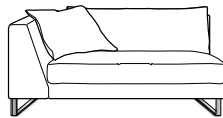

DIMENSIONS

H 765 - mm
W 1775 - mm
D 1000 - mm
SH 410 - mm

small settee with armrest b complete item

DIMENSIONS

H 765 - mm
W 1825 - mm
D 1000 - mm
SH 410 - mm

small asymmetrical settee right complete item

DIMENSIONS

large settee without arms complete item

DIMENSIONS

H 765 - mm
W 1885 - mm
D 1000 - mm
SH 410 - mm

large settee with armrest a complete item

DIMENSIONS

H 765 - mm
W 2435 - mm
D 1000 - mm
SH 410 - mm

large settee with armrest b complete item

DIMENSIONS

H 765 - mm
W 2485 - mm
D 1000 - mm
SH 410 - mm

large asymmetrical settee right complete item

DIMENSIONS

H 765 - mm
W 2460 - mm
D 1000 - mm
SH 410 - mm

large asymmetrical settee left complete item

DIMENSIONS

H 765 - mm
W 2460 - mm
D 1000 - mm
SH 410 - mm

small 1-armed settee right with armrest a complete item

DIMENSIONS

H 765 - mm
W 1500 - mm
D 1000 - mm
SH 410 - mm

small 1-armed settee right with armrest b complete item