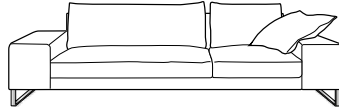

DIMENSIONS

H 765 - mm
W 1775 - mm
D 1000 - mm
SH 410 - mm

small settee with armrest b complete item

DIMENSIONS

H 765 - mm
W 1825 - mm
D 1000 - mm
SH 410 - mm

small asymmetrical settee right complete item

DIMENSIONS

H 765 - mm
W 1800 - mm
D 1000 - mm
SH 410 - mm

small asymmetrical settee left complete item

DIMENSIONS

H 765 - mm
W 1800 - mm
D 1000 - mm
SH 410 - mm

small settee complete item

DIMENSIONS

H 765 - mm
W 1225 - mm
D 1000 - mm
SH 410 - mm

large settee without arms complete item

DIMENSIONS

H 765 - mm
W 1885 - mm
D 1000 - mm
SH 410 - mm

large settee with armrest a complete item

DIMENSIONS

H 765 - mm
W 2435 - mm
D 1000 - mm
SH 410 - mm

large settee with armrest b complete item

DIMENSIONS

H 765 - mm
W 2485 - mm
D 1000 - mm
SH 410 - mm

large asymmetrical settee right complete item

DIMENSIONS

H 765 - mm
W 2460 - mm
D 1000 - mm
SH 410 - mm

large asymmetrical settee left complete item