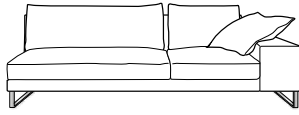

DIMENSIONS

H 765 - mm
W 1775 - mm
D 1000 - mm
SH 410 - mm

small settee with armrest b complete item

DIMENSIONS

H 765 - mm
W 1825 - mm
D 1000 - mm
SH 410 - mm

small asymmetrical settee right complete item

DIMENSIONS

DIMENSIONS

H 765 - mm
W 1525 - mm
D 1000 - mm
SH 410 - mm

large 1-armed settee right with armrest a complete item

DIMENSIONS

H 765 - mm
W 2160 - mm
D 1000 - mm
SH 410 - mm

large 1-armed settee right with armrest b complete item

DIMENSIONS

H 765 - mm
W 2205 - mm
D 1000 - mm
SH 410 - mm

large 1-armed settee left with armrest a complete item

DIMENSIONS

H 765 - mm
W 2160 - mm
D 1000 - mm
SH 410 - mm

large 1-armed settee left with armrest b
complete item

DIMENSIONS
H 765 - mm
W 2205 - mm
D 1000 - mm
SH 410 - mm

mini-lounge/right with armrest a
complete item

DIMENSIONS
H 765 - mm
W 1275 - mm
D 1750 - mm
SH 410 - mm

mini-lounge/right with armrest b
complete item