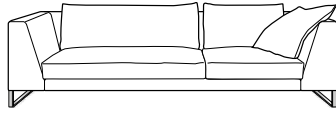

DIMENSIONS

H 765 - mm
W 1775 - mm
D 1000 - mm
SH 410 - mm

small settee with armrest b complete item

DIMENSIONS

H 765 - mm
W 1825 - mm
D 1000 - mm
SH 410 - mm

small asymmetrical settee right complete item

DIMENSIONS

H 765 - mm
W 1800 - mm
D 1000 - mm
SH 410 - mm

small asymmetrical settee left complete item

DIMENSIONS

H 765 - mm
W 1800 - mm
D 1000 - mm
SH 410 - mm

small settee complete item

DIMENSIONS

H 765 - mm
W 1225 - mm
D 1000 - mm
SH 410 - mm

large settee without arms complete item

DIMENSIONS

H 765 - mm
W 1885 - mm
D 1000 - mm
SH 410 - mm

large settee with armrest a complete item

DIMENSIONS

H 765 - mm
W 2435 - mm
D 1000 - mm
SH 410 - mm

large settee with armrest b complete item

DIMENSIONS

H 765 - mm
W 2485 - mm
D 1000 - mm
SH 410 - mm

large asymmetrical settee right complete item

DIMENSIONS

H 765 - mm
W 2460 - mm
D 1000 - mm
SH 410 - mm

large asymmetrical settee left complete item