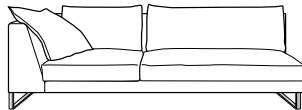

DIMENSIONS

H 765 - mm
W 1775 - mm
D 1000 - mm
SH 410 - mm

small settee with armrest b complete item

DIMENSIONS

H 765 - mm
W 1825 - mm
D 1000 - mm
SH 410 - mm

small asymmetrical settee right complete item

DIMENSIONS

DIMENSIONS

H 765 - mm
W 2485 - mm
D 1000 - mm
SH 410 - mm

large asymmetrical settee right complete item

DIMENSIONS

H 765 - mm
W 2460 - mm
D 1000 - mm
SH 410 - mm

large asymmetrical settee left complete item

DIMENSIONS

H 765 - mm
W 1525 - mm
D 1000 - mm
SH 410 - mm

small 1-armed settee left with armrest a complete item

DIMENSIONS

H 765 - mm
W 1500 - mm
D 1000 - mm
SH 410 - mm

small 1-armed settee left with armrest b complete item

DIMENSIONS

H 765 - mm
W 1525 - mm
D 1000 - mm
SH 410 - mm

large 1-armed settee right with armrest a complete item

DIMENSIONS

H 765 - mm
W 2160 - mm
D 1000 - mm
SH 410 - mm

large 1-armed settee right with armrest b complete item