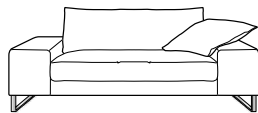

Technical Specifications

More info at
www.ligne-roset.com

© Ligne Roset 2020

SMALL SETTEE WITH ARMREST A COMPLETE ITEM

DIMENSIONS

H 765 mm - W 1775 mm - D 1000 mm - SH 410 mm -

Other sizes

small settee with armrest a complete item

DIMENSIONS

H 765 - mm
W 1775 - mm
D 1000 - mm
SH 410 - mm

small settee with armrest b complete item

DIMENSIONS

H 765 - mm
W 1825 - mm
D 1000 - mm
SH 410 - mm

small asymmetrical settee right complete item

DIMENSIONS

H 765 - mm
W 1800 - mm
D 1000 - mm
SH 410 - mm

small asymmetrical settee left complete item

DIMENSIONS

H 765 - mm
W 1800 - mm
D 1000 - mm
SH 410 - mm

small settee complete item

DIMENSIONS

H 765 - mm
W 1225 - mm
D 1000 - mm
SH 410 - mm

DIMENSIONS
H 250 - mm
W 530 - mm
D 120 - mm

footstool

DIMENSIONS
W 1000 - mm
D 1000 - mm
SH 410 - mm

back cushion for corner composition

DIMENSIONS
H 410 - mm
W 600 - mm
E 160 - mm

cushion 57 x 57

DIMENSIONS