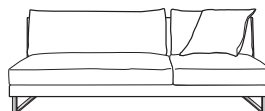

DIMENSIONS

H 765 - mm
W 1775 - mm
D 1000 - mm
SH 410 - mm

small settee with armrest b complete item

DIMENSIONS

H 765 - mm
W 1825 - mm
D 1000 - mm
SH 410 - mm

small asymmetrical settee right complete item

DIMENSIONS

H 765 - mm
W 1800 - mm
D 1000 - mm
SH 410 - mm

small asymmetrical settee left complete item

DIMENSIONS

H 765 - mm
W 1800 - mm
D 1000 - mm
SH 410 - mm

small settee complete item

DIMENSIONS

H 765 - mm
W 1225 - mm
D 1000 - mm
SH 410 - mm

large settee without arms complete item

DIMENSIONS

H 765 - mm
W 1885 - mm
D 1000 - mm
SH 410 - mm

large settee with armrest a complete item

DIMENSIONS

H 765 - mm
W 2435 - mm
D 1000 - mm
SH 410 - mm

large settee with armrest b complete item

DIMENSIONS

H 765 - mm
W 2485 - mm
D 1000 - mm
SH 410 - mm

large asymmetrical settee right complete item

DIMENSIONS

H 765 - mm
W 2460 - mm
D 1000 - mm
SH 410 - mm

large asymmetrical settee left complete item